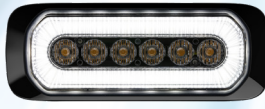

Peterson Europe

Vehicle lighting solutions

by design, by technology, by quality

EXCEPTIONAL QUALITY FROM A
BRAND YOU CAN TRUST

LED Directional Warning Lights

Our certified LED directional products offer a range of outstanding features to suit a wide range of applications in many sectors, such as:

- A wide range of fitting and mounting options
- A selection of R65 versions
- Low profile versions available
- Selectable flash patterns available on most versions
- Multi-unit synchronisation
- Various colour options available on selected units

SL-1043X series

SL-10421X

SL-10426

SL-1045X series

SL-107XX series
LED directional
& marker light

SL-1047X series

SL-1065X series

SL-1046X series