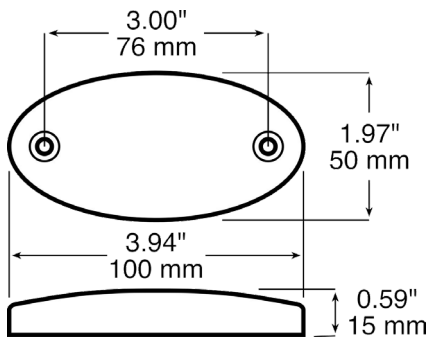

### LED outline & side markers

#### Images & Dimensions

#### Specifications - PM-1200A side marker light

<b>Functions:</b>	Side marker light with integral reflex reflector
<b>LEDs:</b>	3 diodes
<b>Certifications:</b>	ECE Reg 3 IA E9 02.1008 ECE Reg 91 SM1 E9 00.1008
<b>Voltage:</b>	Multi-voltage 9-32Vdc
<b>IP rating:</b>	IP67
<b>Operating temperature:</b>	-30°C to + 50°C
<b>Mounting:</b>	Surface mounts on any flat surface May be mounted horizontally or vertically Supplied with closed-cell foam mounting gasket Optional mounting accessories available
<b>Cables:</b>	300mm long sheathed cable
<b>Power rating:</b>	0.6W @ 12V / 1.3W @ 24V
<b>Current draw:</b>	0.06A @ 12V / 0.06A @ 24V
<b>Reverse polarity protection:</b>	Yes
<b>Warranty:</b>	3 years