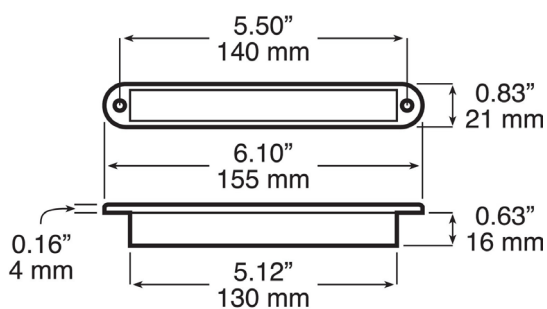

## Specifications

<b>Functions:</b>	Utility & auxiliary light Exterior or interior use
<b>LEDs:</b>	16 x coloured diodes 16 x Great White® diodes (388C white)
<b>Colours:</b>	White, amber, red & blue
<b>Lens colour:</b>	Clear
<b>Output:</b>	80 lumens (PM-388C white)
<b>Voltage:</b>	Multi-voltage 12/24Vdc
<b>IP rating:</b>	IP67
<b>Operating temperature:</b>	-30°C to +50°C
<b>Mounting:</b>	Surface mount with bracket or recess mount without bracket Black bracket supplied (388WB supplied with white bracket - great for marine use) Optional chrome bracket available separately
<b>Wiring:</b>	Hard wired with partially-stripped ends Wires exit in centre of light
<b>Current draw:</b>	Low amp draw
<b>Reverse polarity protection:</b>	Yes
<b>Warranty:</b>	3 years

## Dimensions

PM-M388 without bracket

PM-M388 with bracket