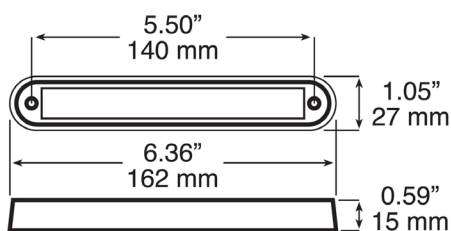

## Images

## Specifications

<b>Functions:</b>	Utility & auxiliary light Exterior or interior use
<b>LEDs:</b>	16 x coloured diodes 16 x Great White® diodes (388C white)
<b>Colours:</b>	White, amber, red & blue
<b>Lens colour:</b>	Clear
<b>Output:</b>	80 lumens (PM-388C white)
<b>Voltage:</b>	Multi-voltage 12/24Vdc
<b>IP rating:</b>	IP67
<b>Operating temperature:</b>	-30°C to +50°C
<b>Mounting:</b>	Surface mount with bracket or recess mount without bracket Black bracket supplied (388WB supplied with white bracket - great for marine use) Optional chrome bracket available separately
<b>Wiring:</b>	Hard wired with partially-stripped ends Wires exit in centre of light
<b>Current draw:</b>	Low amp draw
<b>Reverse polarity protection:</b>	Yes
<b>Warranty:</b>	3 years

## Dimensions

PM-M388 without bracket

PM-M388 with bracket